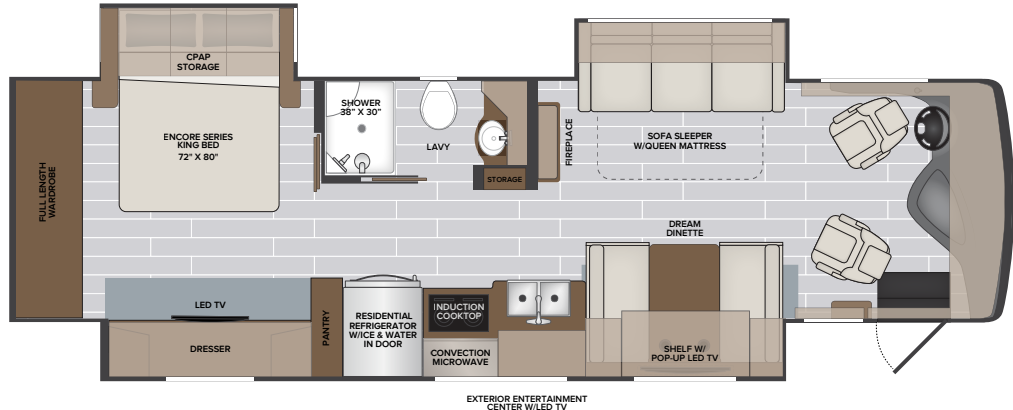

TOP FLOORPLAN FEATURES

34RX

1. Expansive Full Wall Slide Floorplan
2. 360° Window Treatment Surround
3. Residential Living Room w/ Cabinet & Fireplace Below
4. Large Functional Galley w/ Solid Surface & Panoramic Galley Window
5. CPAP Storage Overhead Cabinetry in Master Bedroom
6. Sofa w/Queen Size Mattress
7. Dream Dinette
8. Full Rear Wardrobe & Large Full Size Dresser
9. Articulating King Bed
10. Accent Lighting in Living Area Slide-out Trim