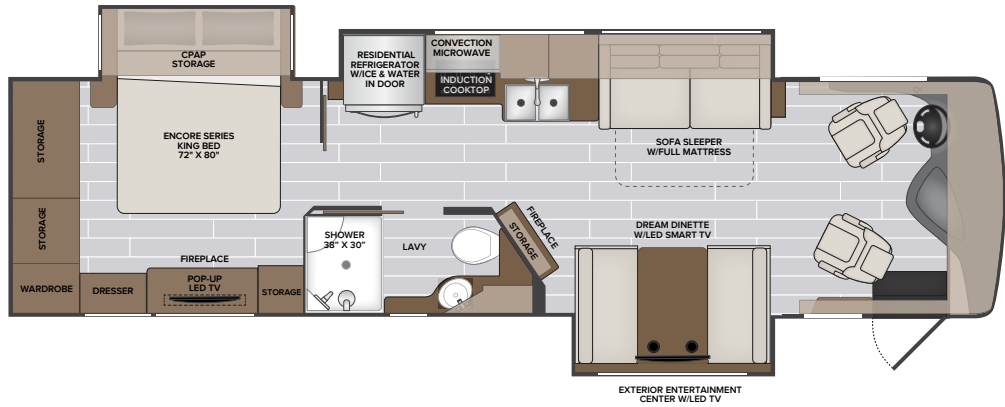

FLOORPLANS
33TL | 34RX | 35MS | 35QZ

Options: 086 | 096 | 131 | 209 | 217 | 230 | 242 | 436 | 473 | 572 | 579 | 671 | 965

TOP FLOORPLAN FEATURES

33TL

1. Sleeping up to 7
2. Triple Slide Floorplan
3. Abundance of Master Bedroom Storage
4. Articulating King Bed
5. Televator TV & Fireplace in Bedroom
6. CPAP Storage Overhead Cabinetry in Master Bedroom
7. Dual Fireplace at Feature Wall & Bedroom
8. Solid Surface Galley w/ Full Backsplash
9. Feature Cabinet w/Glass Door & Accent Light and Fireplace
10. Fiberglass Shower Enclosure