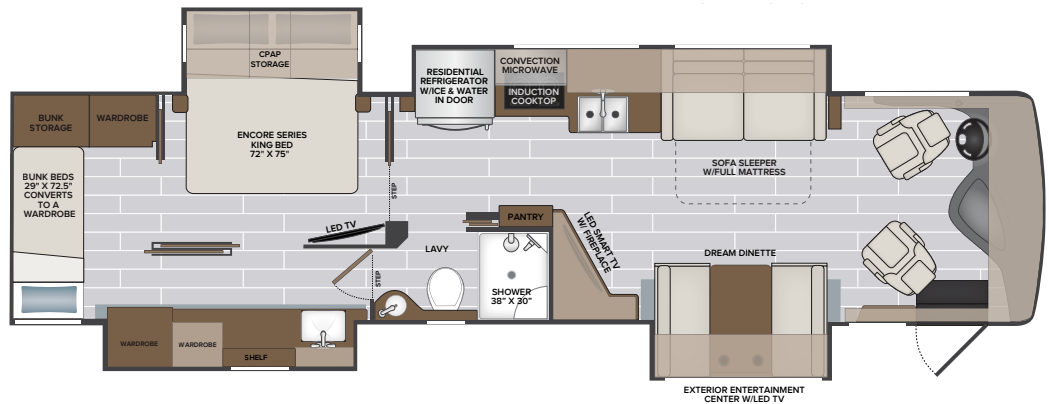

**FLOORPLANS**  
33TL | 34RX | 35MS | 35QZ

Options: 086 | 096 | 131 | 209 | 217 | 230 | 242 | 436 | 473 | 572 | 579 | 671 | 965

**TOP FLOORPLAN FEATURES**

35MS

1. Sleeps up to 7
2. Enormous Master Bedroom
3. Cavernous Storage
4. CPAP Storage Overhead Cabinetry in Master Bedroom
5. Articulating King Bed
6. Large Rear Wardrobe w/Vanity Mirror
7. Stainless Steel Farmhouse Galley Sink
8. Ultra-functional Galley w/ Residential Appliances
9. Fiberglass Shower w/ Glass Door
10. Residential Living Room with Entertainment Cabinet w/Swing-out w/Fireplace and Additional Storage

Options: 086 | 096 | 131 | 209 | 217 | 230 | 242 | 436 | 473 | 572 | 579 | 671 | 965

**TOP FLOORPLAN FEATURES**

35QZ

1. Sleeps up to 8
2. Unique Private Bunkhouse Quad Slide Floorplan
3. Multi Entrance Lavy
4. LED TV w/ Fireplace
5. Large Galley w/ Solid Surface Top and Dedicated Pantry
6. Entertainment Cabinet w/ Swinging-Out Fireplace with Additional Storage Behind
7. Private Master Bedroom w/ Articulating King Bed
8. CPAP Storage Overhead Cabinetry in Master Bedroom
9. Bunk beds that Converts to Wardrobe
10. Dual Exterior Awnings for Full Patio Coverage