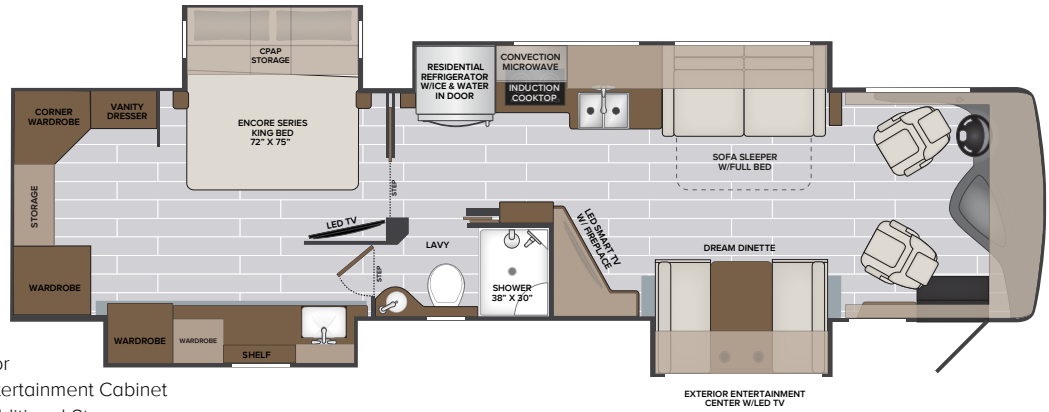

Options: 086 | 096 | 131 | 209 | 217 | 230 | 242 | 436 | 473 | 572 | 579 | 671 | 965

**TOP FLOORPLAN FEATURES**

35QZ

1. Sleeps up to 8
2. Unique Private Bunkhouse Quad Slide Floorplan
3. Multi Entrance Lavy
4. LED TV w/ Fireplace
5. Large Galley w/ Solid Surface Top and Dedicated Pantry
6. Entertainment Cabinet w/ Swinging-Out Fireplace with Additional Storage Behind
7. Private Master Bedroom w/ Articulating King Bed
8. CPAP Storage Overhead Cabinetry in Master Bedroom
9. Bunk beds that Converts to Wardrobe
10. Dual Exterior Awnings for Full Patio Coverage